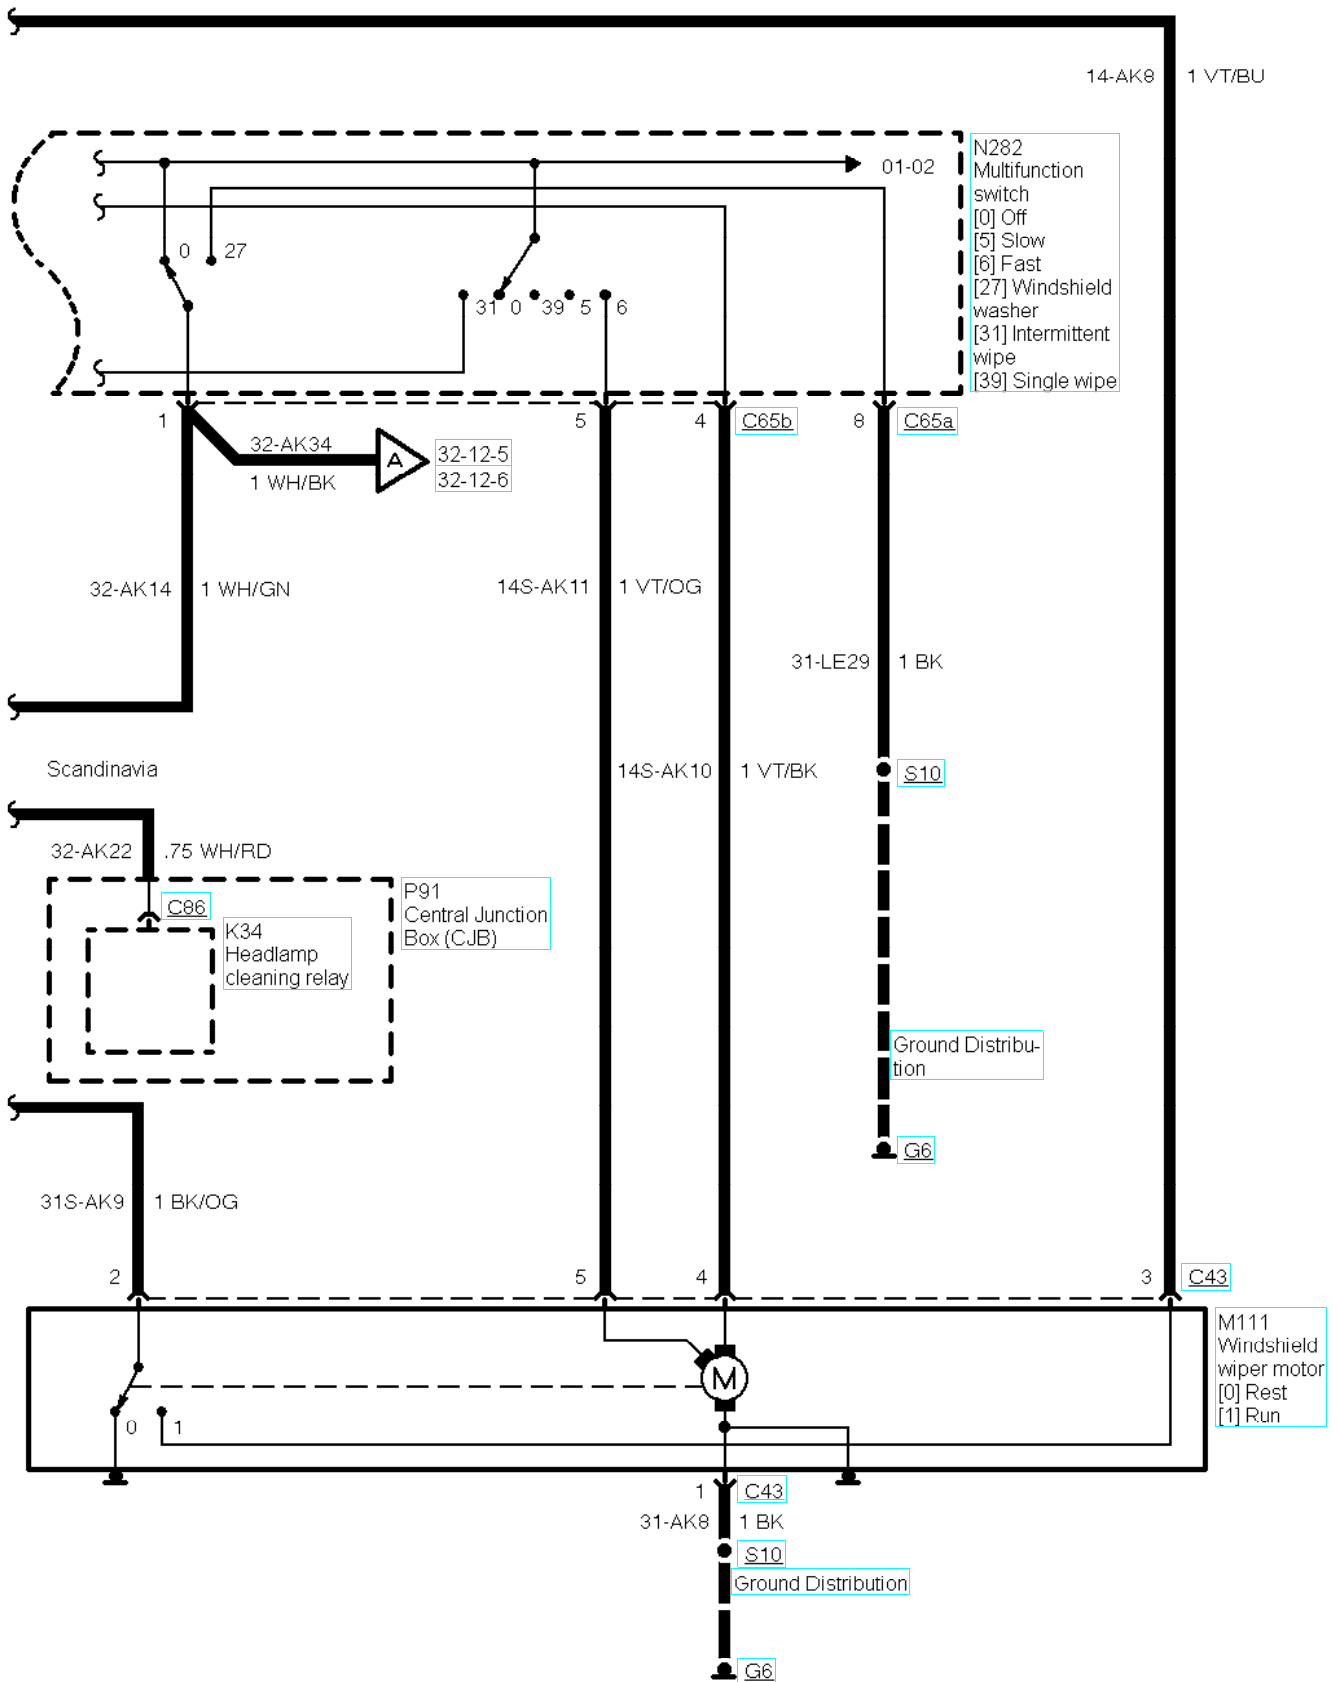

P91
Central Junction
Box (CJB)

Fuse Details

14-AK19 1 VT/OG

C65b

31 0 39 5 6

C65b

N282 Multifunction switch
[0] Off
[5] Slow
[6] Fast
[31] Intermittent wipe
[39] Single wipe

32-AK14
1 WH/GN

32-AK22
.75 WH/RD
Scandinavia

31S-AK19 1 BK/RD

31S-AK15 1 BK/RD

14-AK14 1 VT/BK

14-AK14 1 VT/BK

31S-AK9
1 BK/OG

P91 Central Junction Box (CJB)

C57

K11 Intermittent wiper relay, front

C57

Ground Distribution

G6

32-12-004, Wiper/Washer Control, from 01/97 to 05/98

Front and rear wiper/washer

Front wiper only

Front and rear wiper/washer