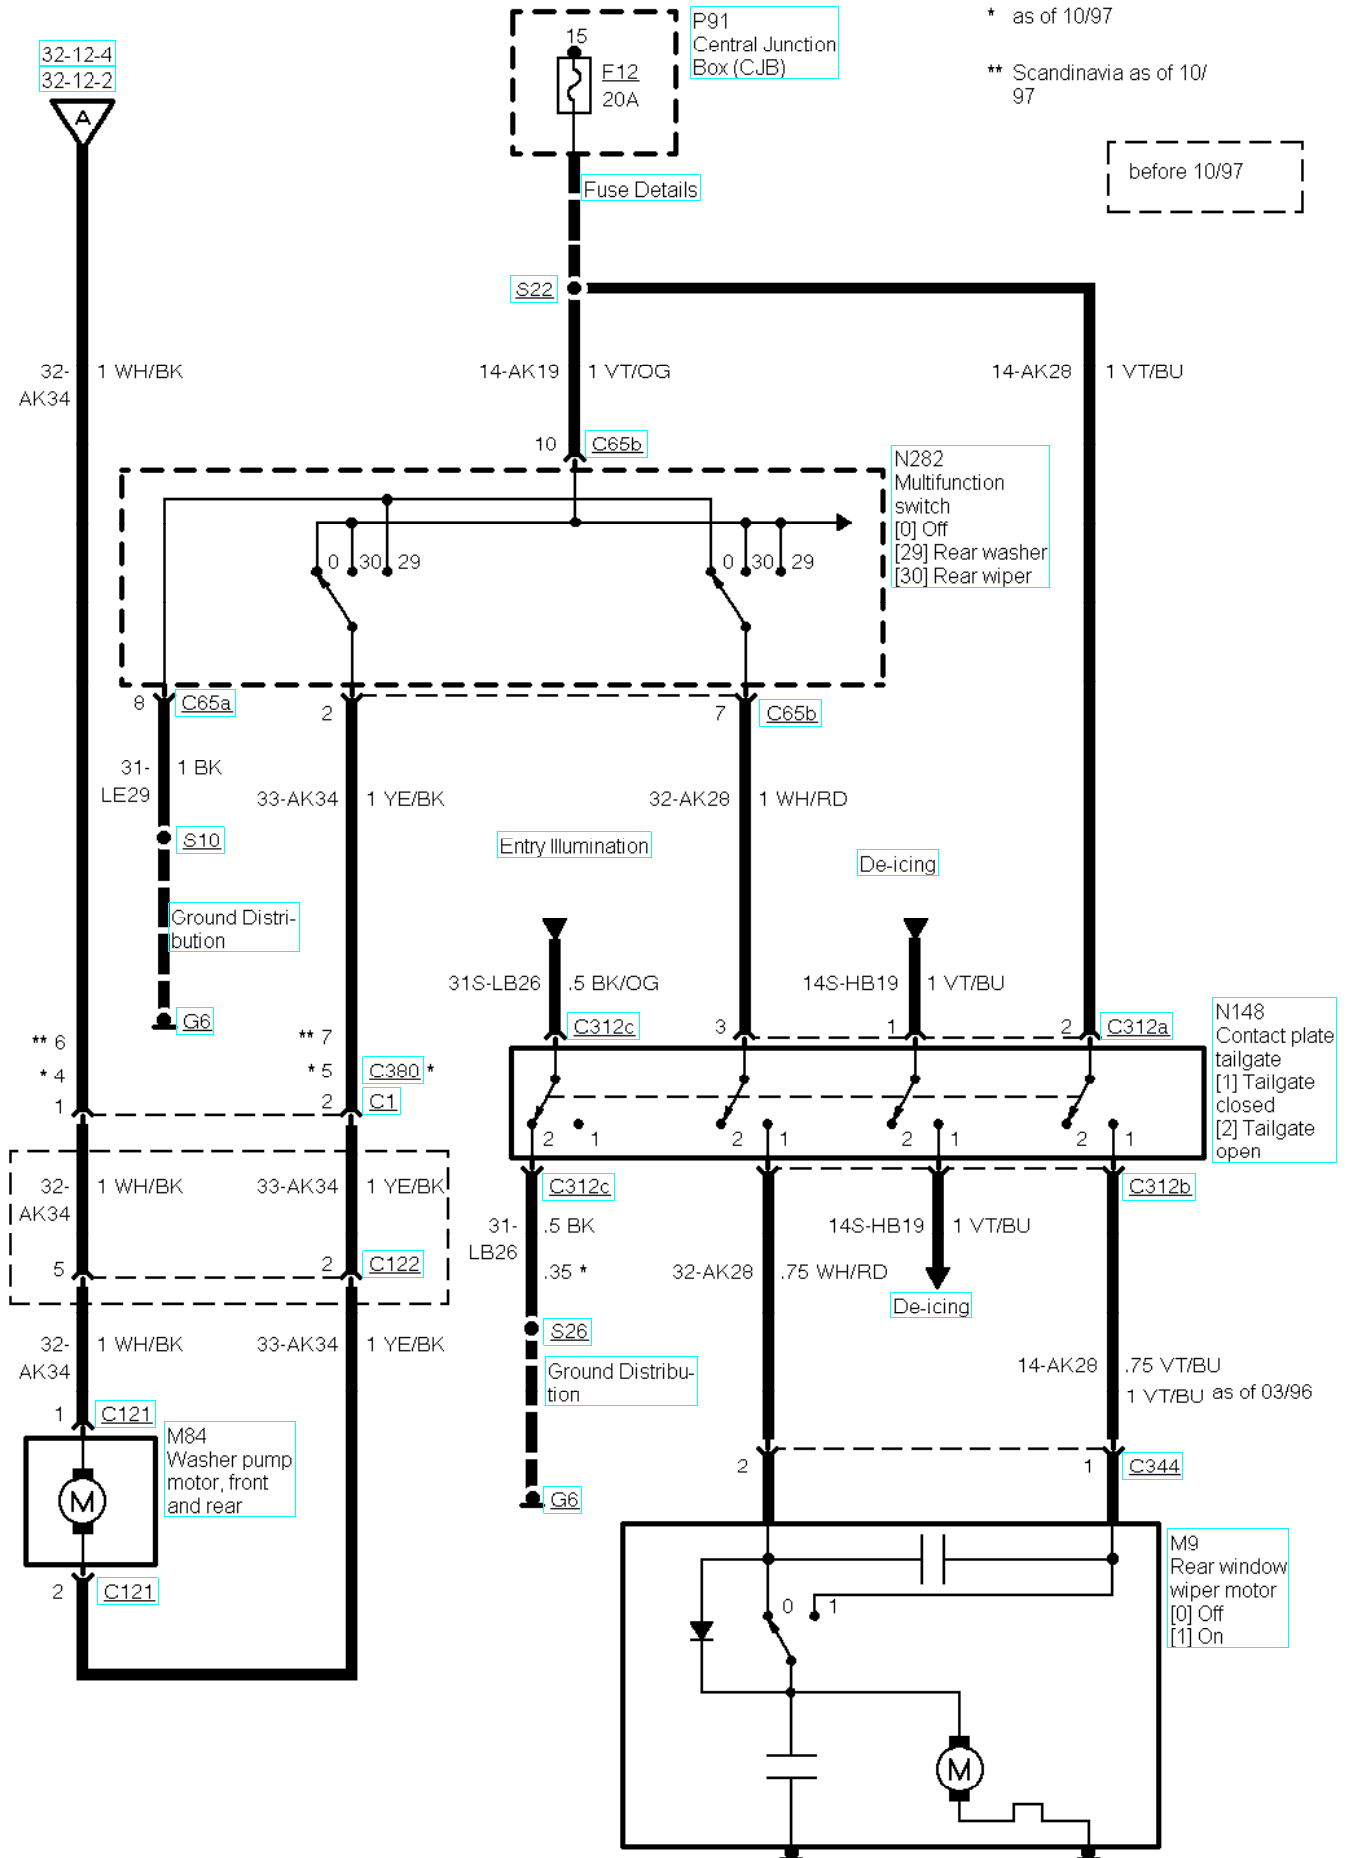

P91
Central Junction
Box (CJB)

Fuse Details

14-AK19 1 VT/OG

C65b

31 0 39 5 6

C65b

N282 Multifunction switch
[0] Off
[5] Slow
[6] Fast
[31] Intermittent wipe
[39] Single wipe

32-AK14
1 WH/GN

32-AK22
.75 WH/RD
Scandinavia

31S-AK19 1 BK/RD

31S-AK15 1 BK/RD

14-AK14 1 VT/BK

14-AK14 1 VT/BK

31S-AK9
1 BK/OG

P91 Central Junction Box (CJB)

C57

K11 Intermittent wiper relay, front

C57

Ground Distribution

G6

32-12-004, Wiper/Washer Control, from 01/97 to 05/98

Front and rear wiper/washer

Front wiper only

Front and rear wiper/washer