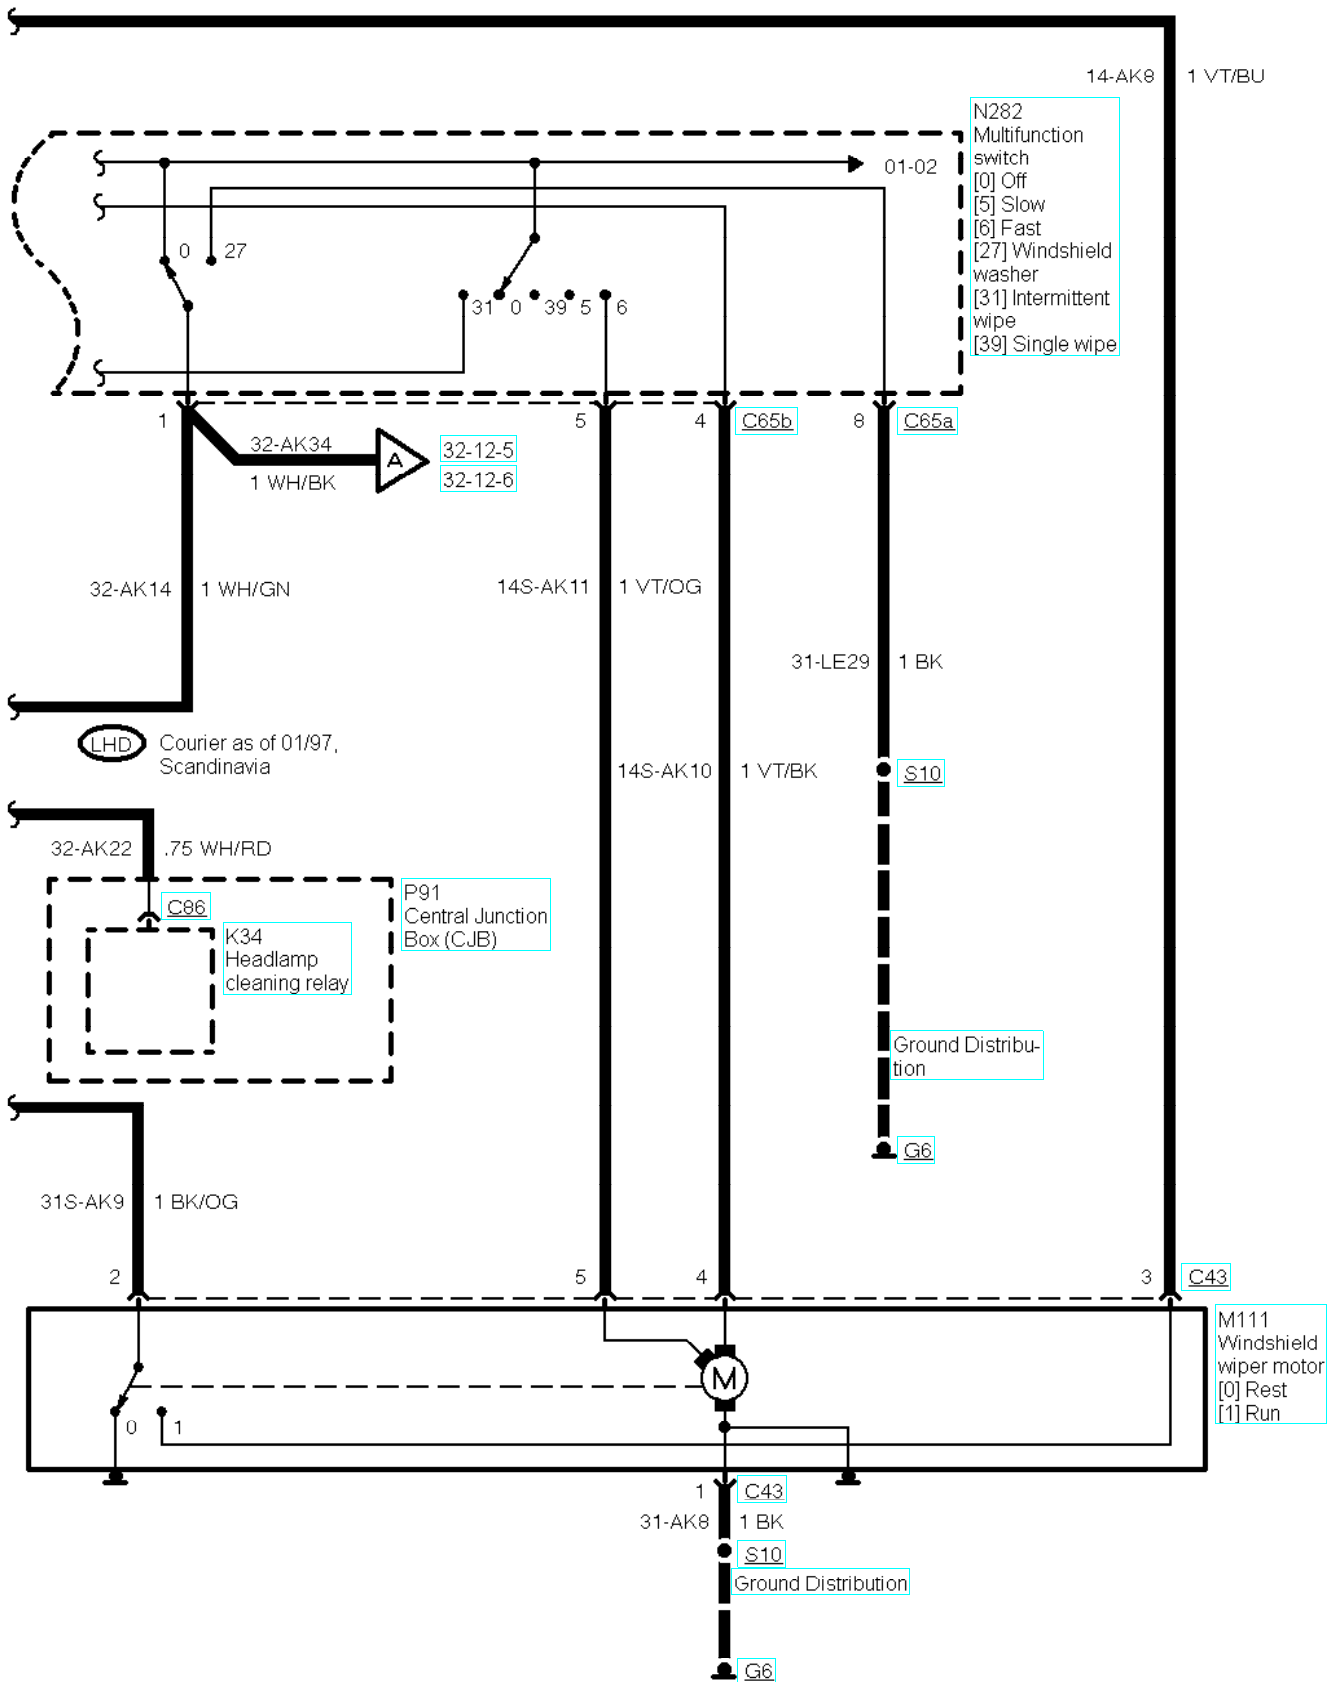

P91
Central Junction
Box (CJB)

Fuse Details

14-AK19 1 VT/OG

C65b

31 0 39 5 6

C65b

N282 Multifunction switch
[0] Off
[5] Slow
[6] Fast
[31] Intermittent wipe
[39] Single wipe

32-AK14
1 WH/GN

32-AK22
.75 WH/RD
Scandinavia

31S-AK19 1 BK/RD

31S-AK15 1 BK/RD

14-AK14 1 VT/BK

14-AK14 1 VT/BK

31S-AK9
1 BK/OG

P91 Central Junction Box (CJB)

C57

K11 Intermittent wiper relay, front

C57

Ground Distribution

G6

32-12-004, Wiper/Washer Control, from 01/97 to 05/98

Front and rear wiper/washer

Front wiper only

Front and rear wiper/washer