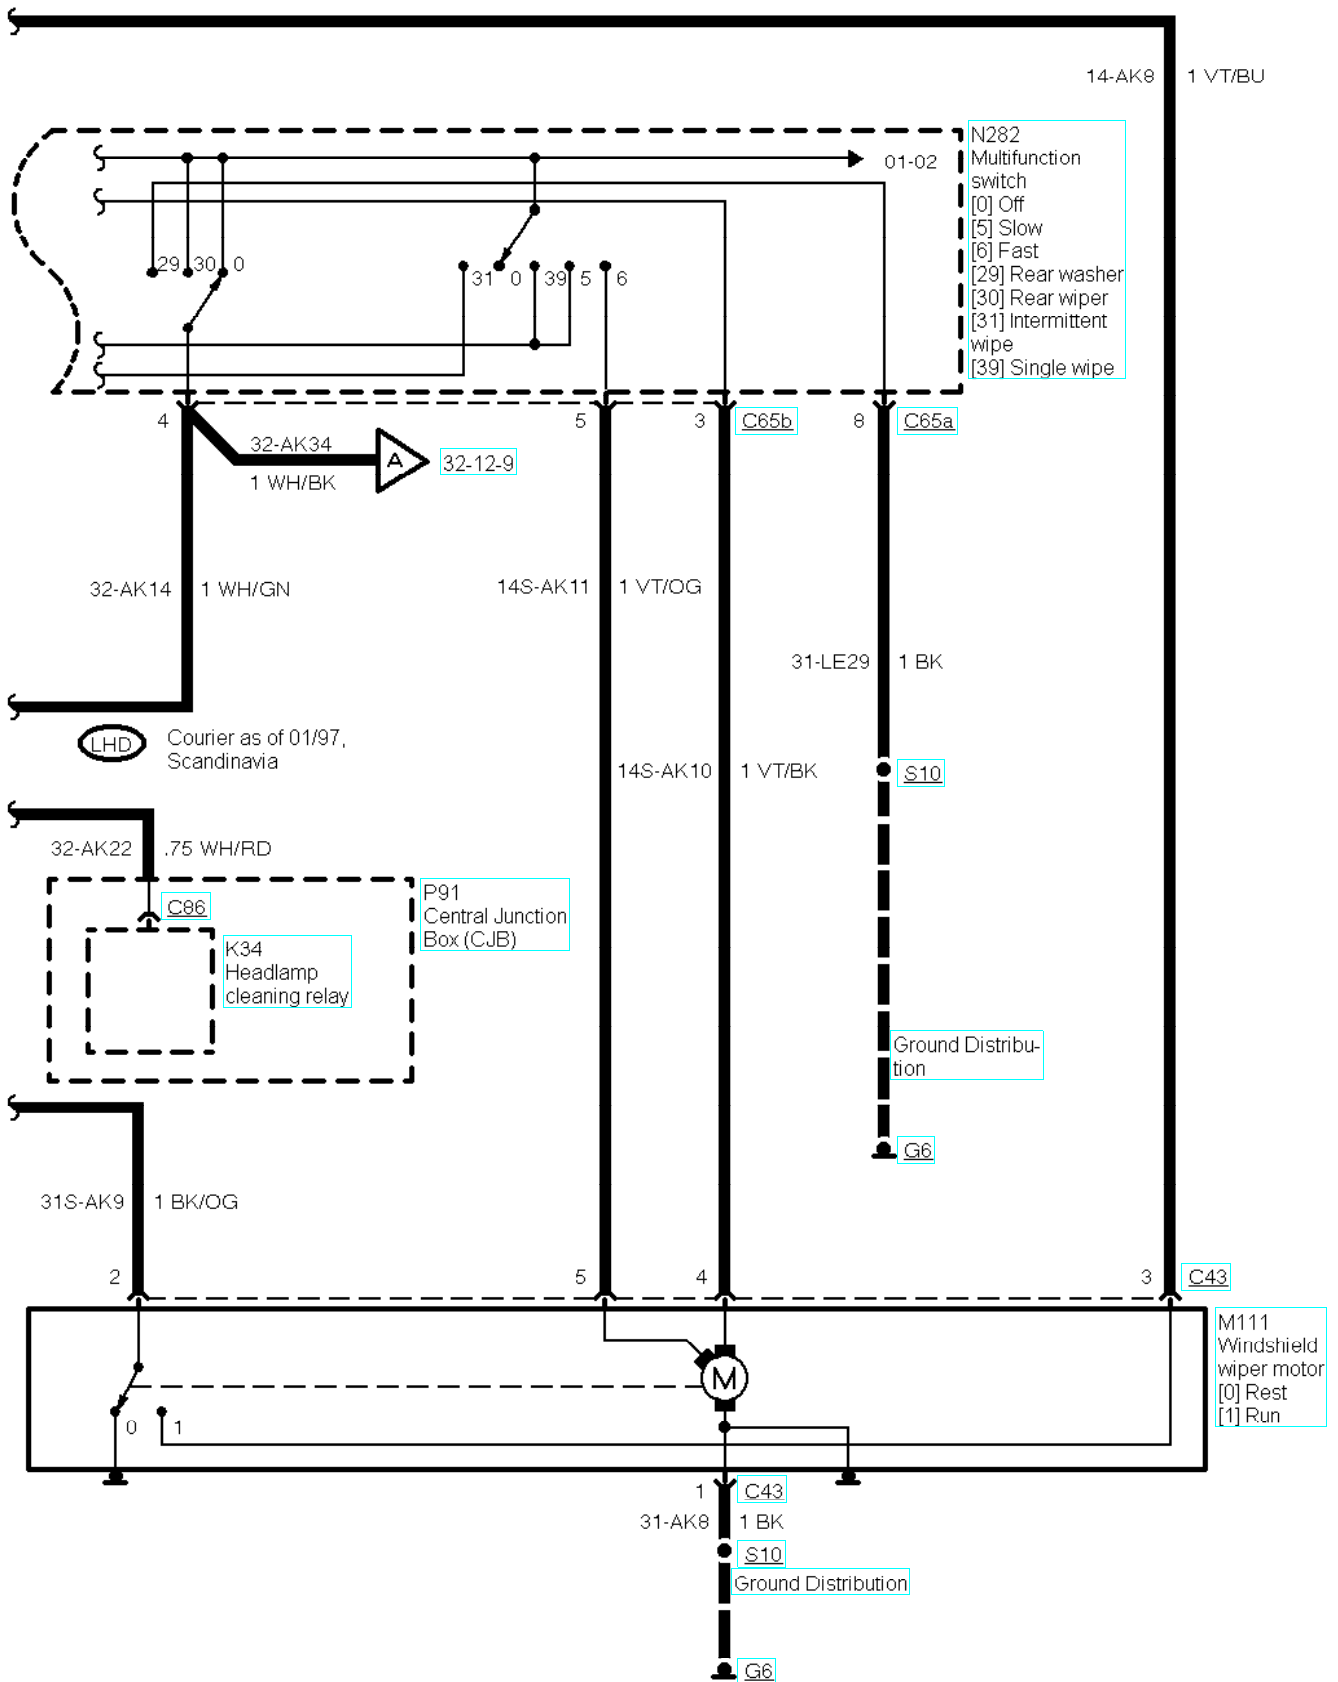

P91
Central Junction
Box (CJB)

Fuse Details

14-AK19 1 VT/OG

C65b

31 0 39 5 6

C65b

N282 Multifunction switch
[0] Off
[5] Slow
[6] Fast
[31] Intermittent wipe
[39] Single wipe

32-AK14
1 WH/GN

32-AK22
.75 WH/RD
Scandinavia

31S-AK19 1 BK/RD

31S-AK15 1 BK/RD

14-AK14 1 VT/BK

14-AK14 1 VT/BK

31S-AK9
1 BK/OG

P91 Central Junction Box (CJB)

C57

K11 Intermittent wiper relay, front

C57

Ground Distribution

G6

32-12-004, Wiper/Washer Control, from 01/97 to 05/98

Front and rear wiper/washer

Front wiper only

Front and rear wiper/washer