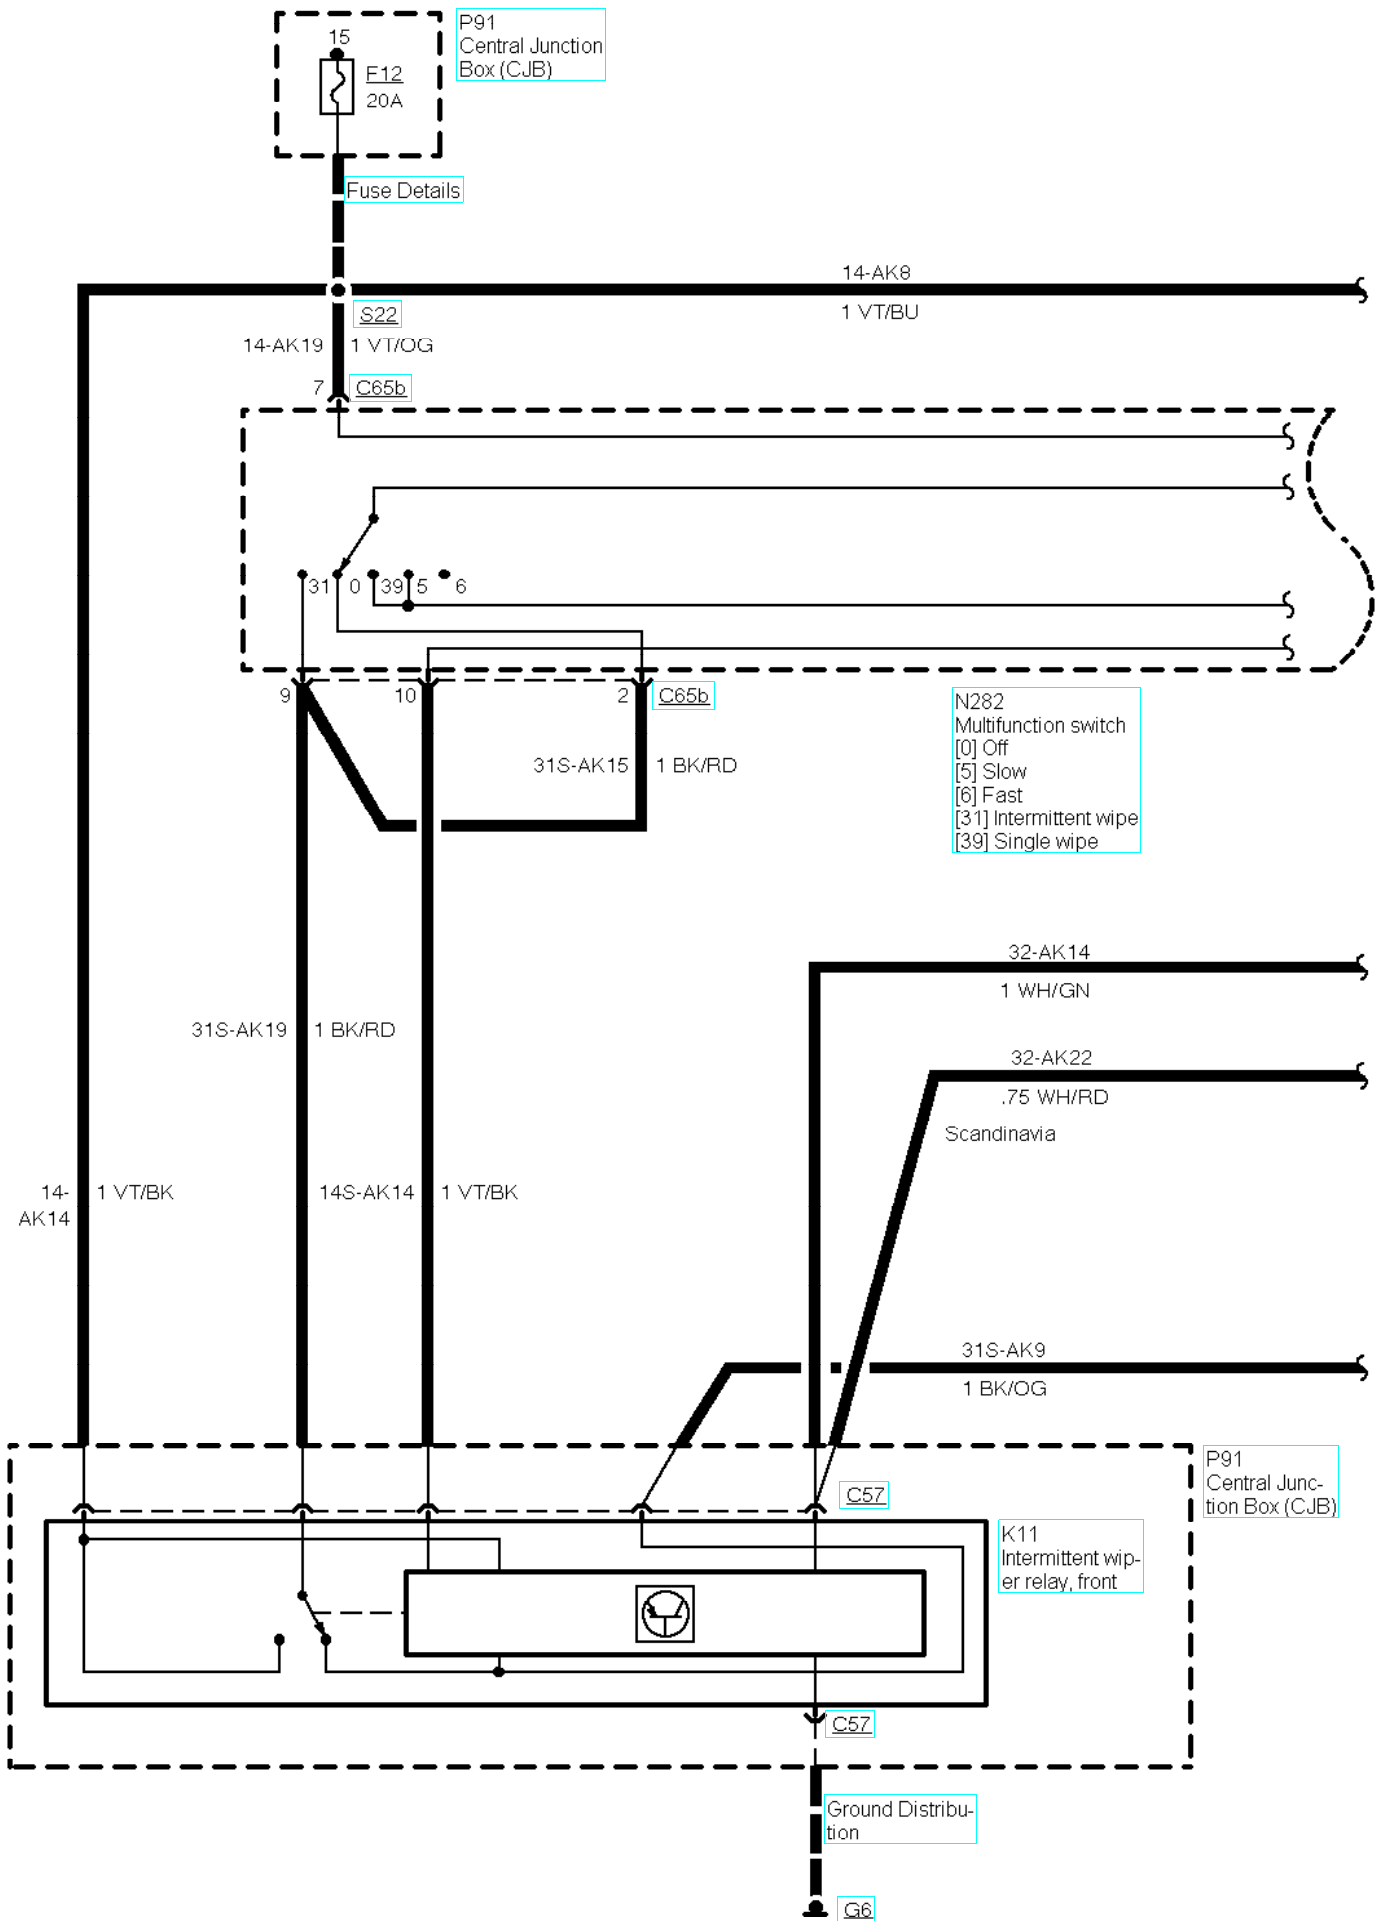

P91
Central Junction
Box (CJB)

Fuse Details

14-AK19 1 VT/OG

C65b

31 0 39 5 6

C65b

N282 Multifunction switch
[0] Off
[5] Slow
[6] Fast
[31] Intermittent wipe
[39] Single wipe

32-AK14
1 WH/GN

32-AK22
.75 WH/RD
Scandinavia

31S-AK19 1 BK/RD

31S-AK15 1 BK/RD

14-AK14 1 VT/BK

14-AK14 1 VT/BK

31S-AK9
1 BK/OG

P91 Central Junction Box (CJB)

C57

K11 Intermittent wiper relay, front

C57

Ground Distribution

G6

32-12-004, Wiper/Washer Control, from 01/97 to 05/98

Front and rear wiper/washer

Front wiper only

Front and rear wiper/washer