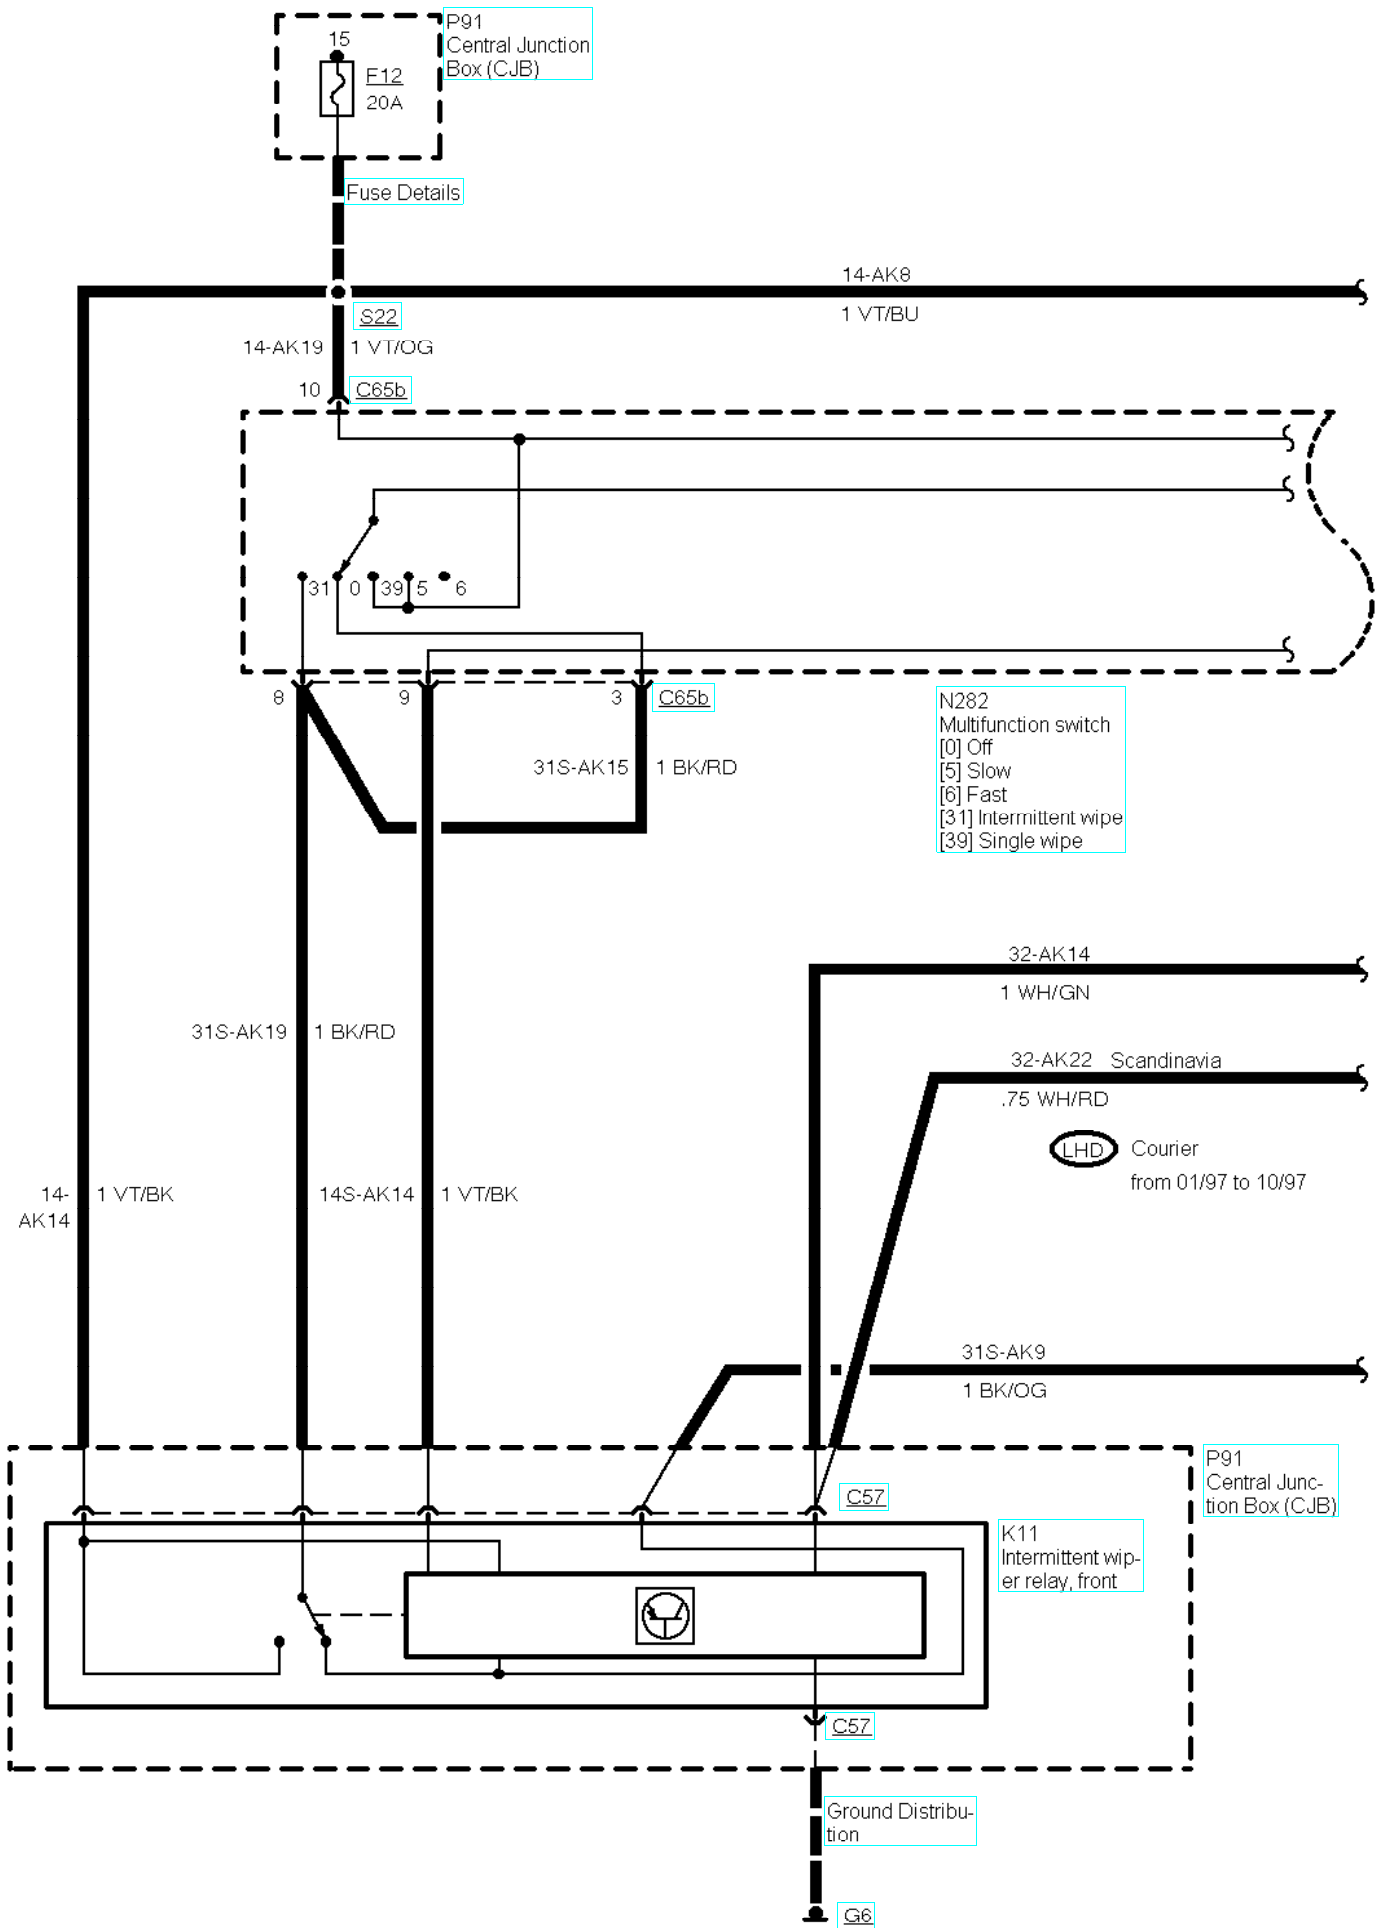

P91
Central Junction
Box (CJB)

Fuse Details

14-AK19 1 VT/OG

C65b

31 0 39 5 6

C65b

N282 Multifunction switch
[0] Off
[5] Slow
[6] Fast
[31] Intermittent wipe
[39] Single wipe

32-AK14
1 WH/GN

32-AK22
.75 WH/RD
Scandinavia

31S-AK19 1 BK/RD

31S-AK15 1 BK/RD

14-AK14 1 VT/BK

14-AK14 1 VT/BK

31S-AK9
1 BK/OG

P91 Central Junction Box (CJB)

C57

K11 Intermittent wiper relay, front

C57

Ground Distribution

G6

32-12-004, Wiper/Washer Control, from 01/97 to 05/98

Front and rear wiper/washer

Front wiper only

Front and rear wiper/washer