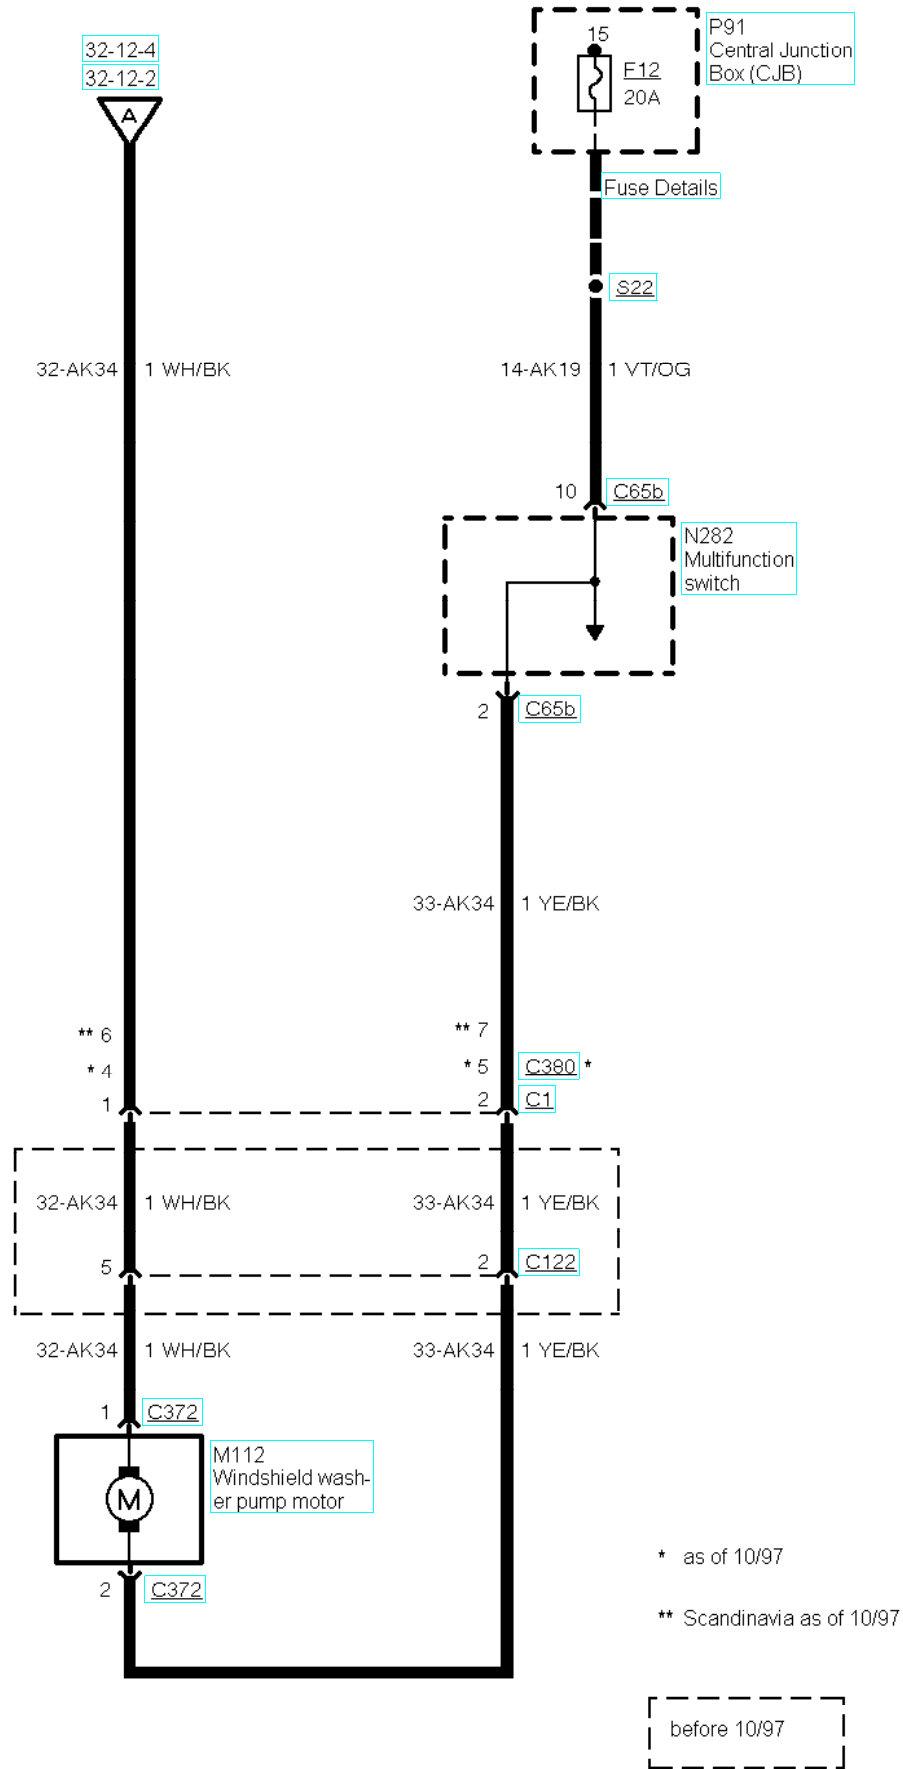

P91
Central Junction
Box (CJB)

Fuse Details

14-AK19 1 VT/OG

C65b

31 0 39 5 6

C65b

N282 Multifunction switch
[0] Off
[5] Slow
[6] Fast
[31] Intermittent wipe
[39] Single wipe

32-AK14
1 WH/GN

32-AK22
.75 WH/RD
Scandinavia

31S-AK19 1 BK/RD

31S-AK15 1 BK/RD

14-AK14 1 VT/BK

14-AK14 1 VT/BK

31S-AK9
1 BK/OG

P91 Central Junction Box (CJB)

C57

K11 Intermittent wiper relay, front

C57

Ground Distribution

G6

32-12-004, Wiper/Washer Control, from 01/97 to 05/98

Front and rear wiper/washer

Front wiper only

Front and rear wiper/washer